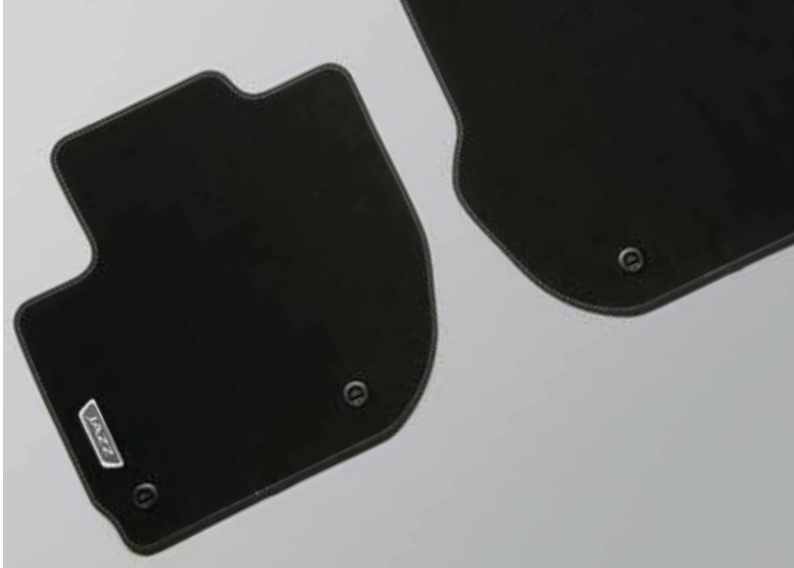

INTERIOR & COMFORT

ELEGANCE FLOOR MATS

These elegant and comfortable fitted carpets, with black nubuck binding, have a woven Jazz emblem for durability. **One set includes:** front and rear mats.