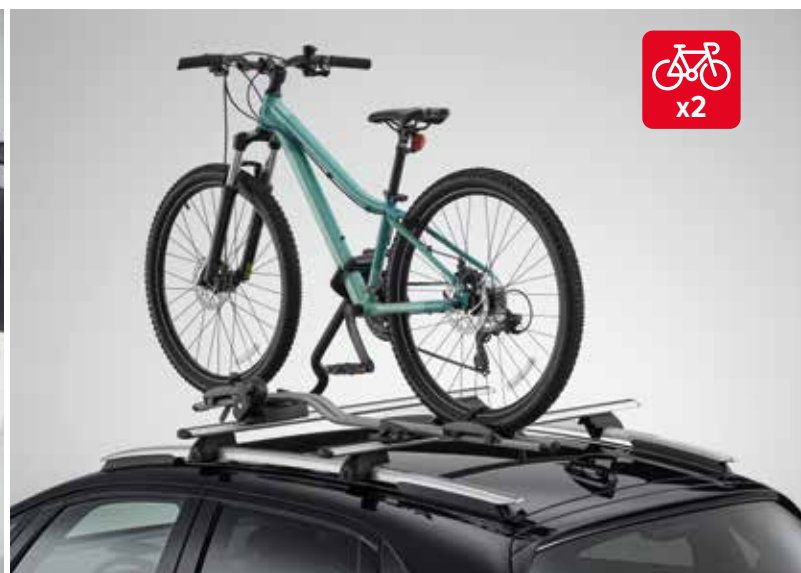

BICYCLE CARRIER*

Take your bicycle with you by adding the roof bicycle rack with an anti-theft locking device and metal frame. The 'Easy Fit' provides a slot that keeps your bicycle upright so your hands are free to securely strap it down. Maximum bicycle load: 20kg.

*It's possible to carry up to 2 bikes but only in combination with cross bars on the Crosstar.